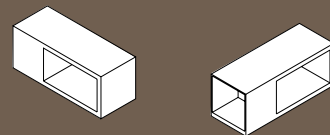

Design MORGEN Studio 2005

FLOOR DESK

Design MORGEN Studio 2006

WALL DESK

Design MORGEN Studio 2005

DESK

130x50x74

HIGH DESK

small 50x40x102-112
large 70x40x102-112

FLOOR-DESK

133x40x122

WALL-DESK

small 102x40x42
large 133x40x42

white

darkbrown

DESK